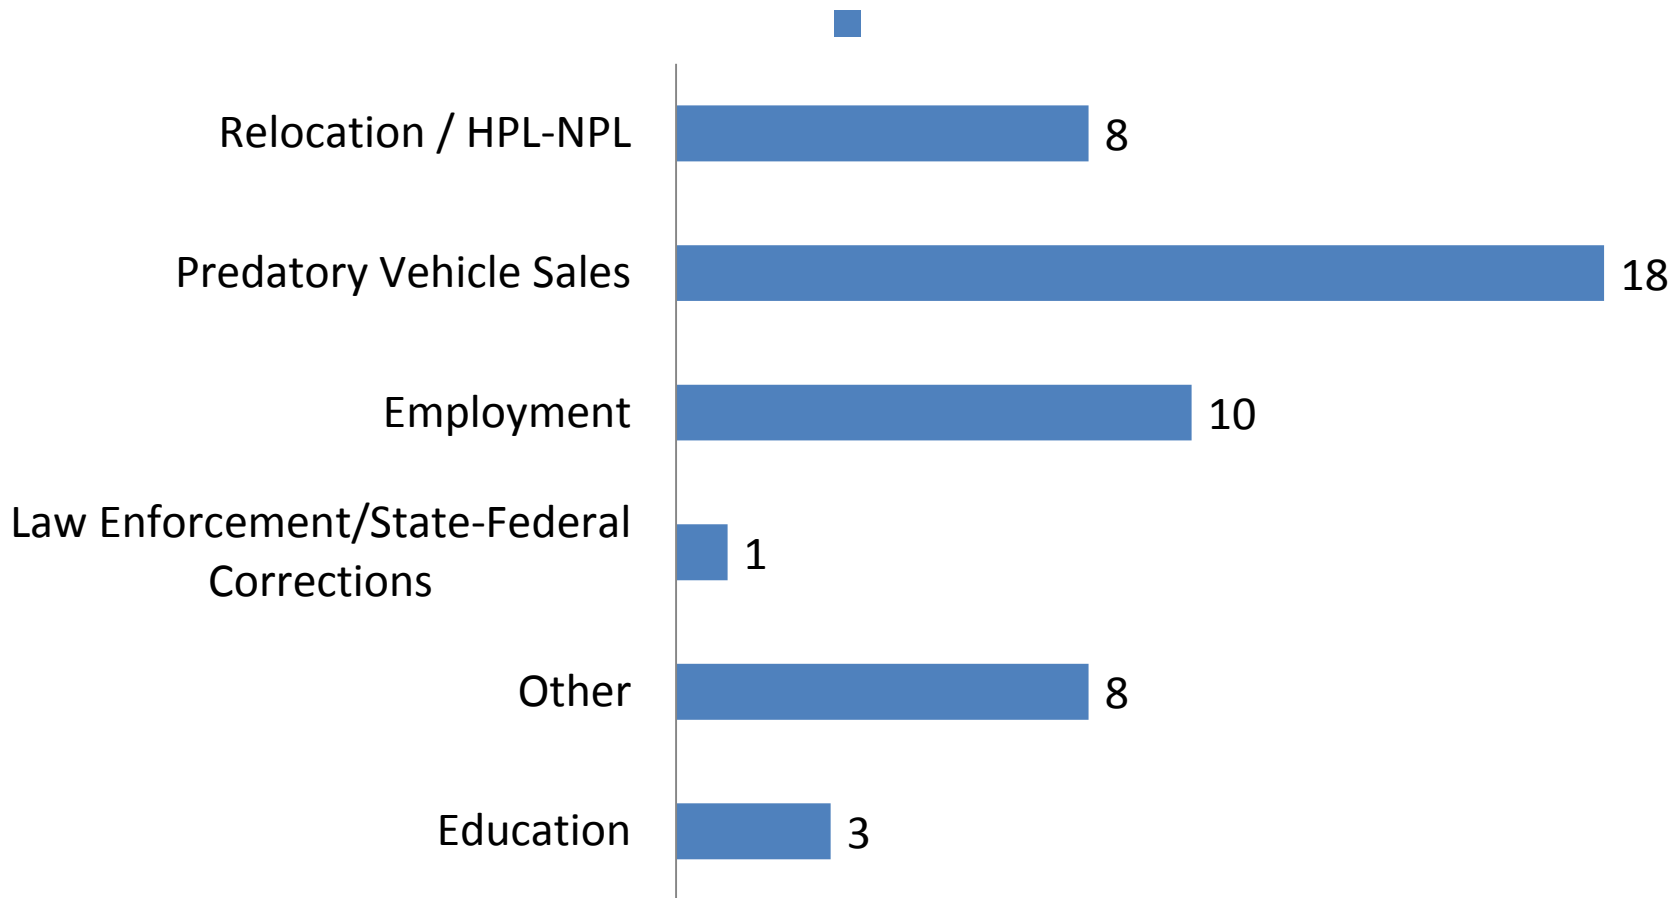

48 Total Active Cases

Gender

By State

Complaint Origin by City

Active Cases by Category

Other includes: Housing, Bank-Fraud, Property, Water Contaminate, Hearing-aid, Homeless Beating, Auto Repair (DeArmond), & Consumer- Wal-Mart

Predatory Car Sales

Dealerships

Predatory Car Dealership Locations