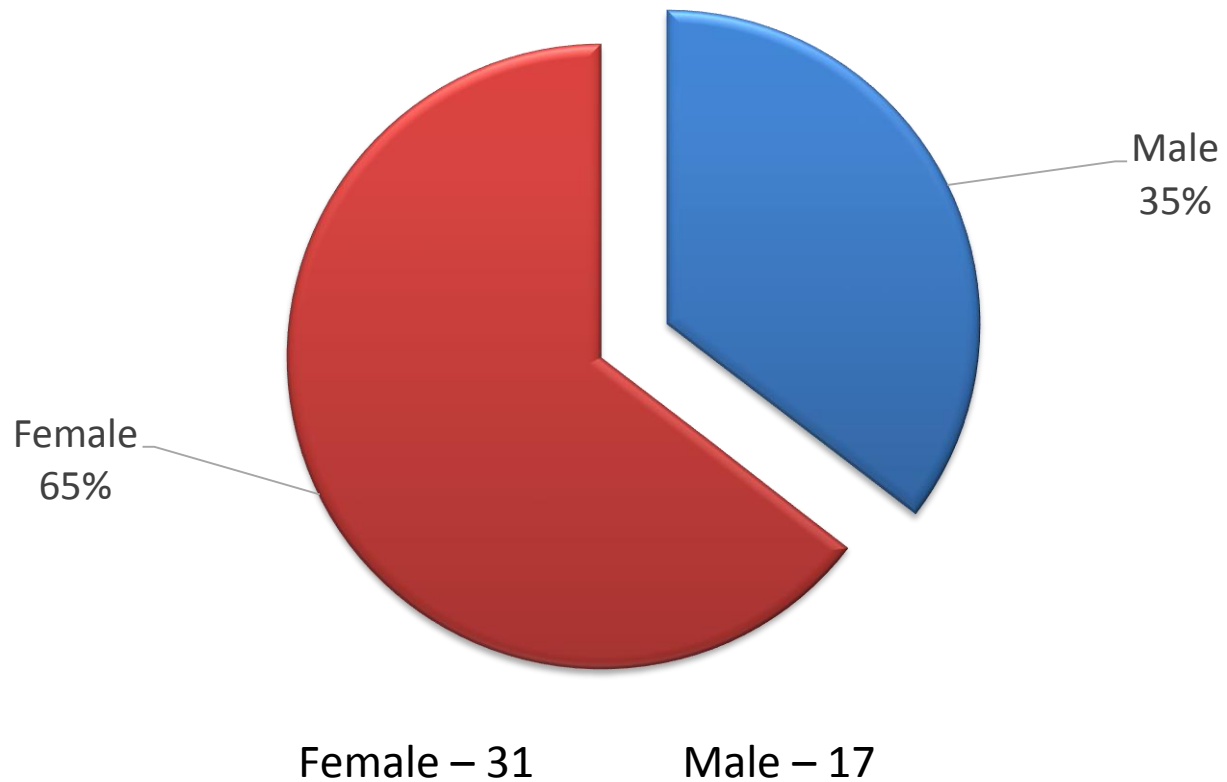

48 Total Active Cases

Gender

By State

Complaint Origin by City

Active Cases by Category

Other includes: Housing, Bank-Fraud, Property, Water Contaminate, Hearing-aid, Homeless Beating, Auto Repair (DeArmond), & Consumer- Wal-Mart