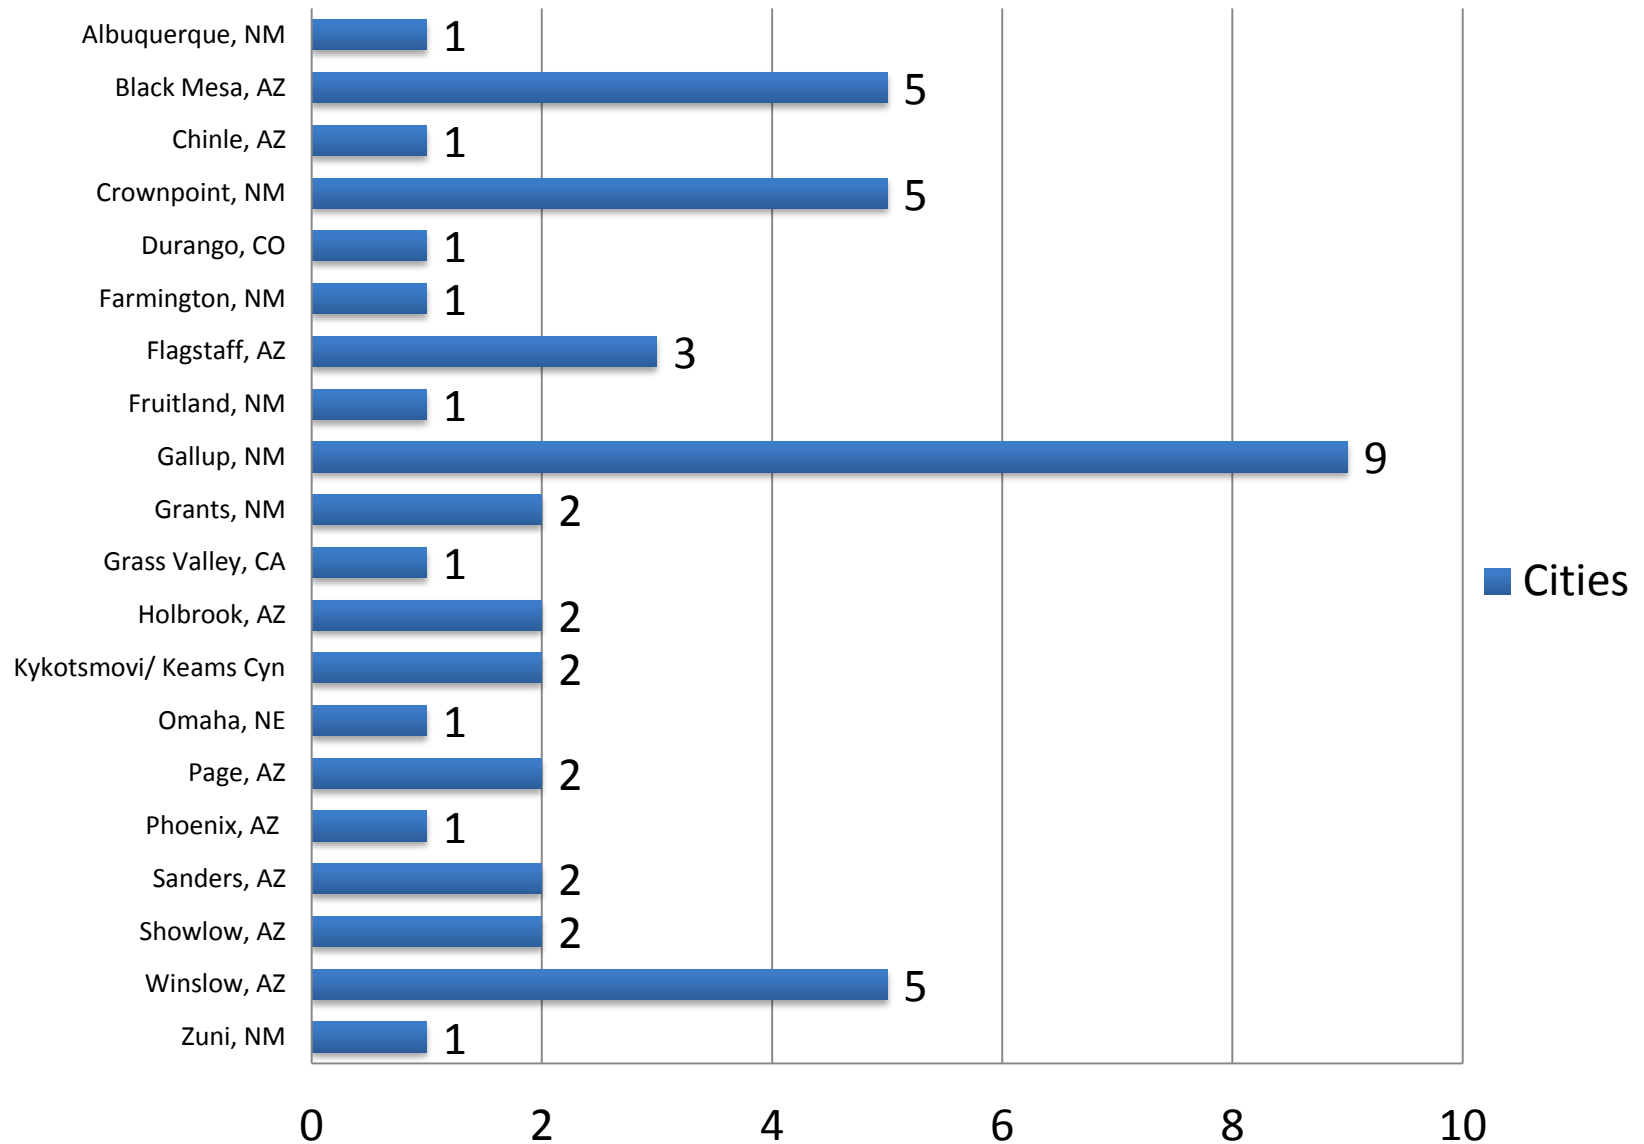

48 Total Active Cases

Gender

By State

Complaint Origin by City

Active Cases by Category

Other includes: Housing, Bank-Fraud, Property, Water Contaminate, Hearing-aid, Homeless Beating, Auto Repair (DeArmond), & Consumer- Wal-Mart

Predatory Car Sales

Dealerships

Predatory Car Dealership Locations