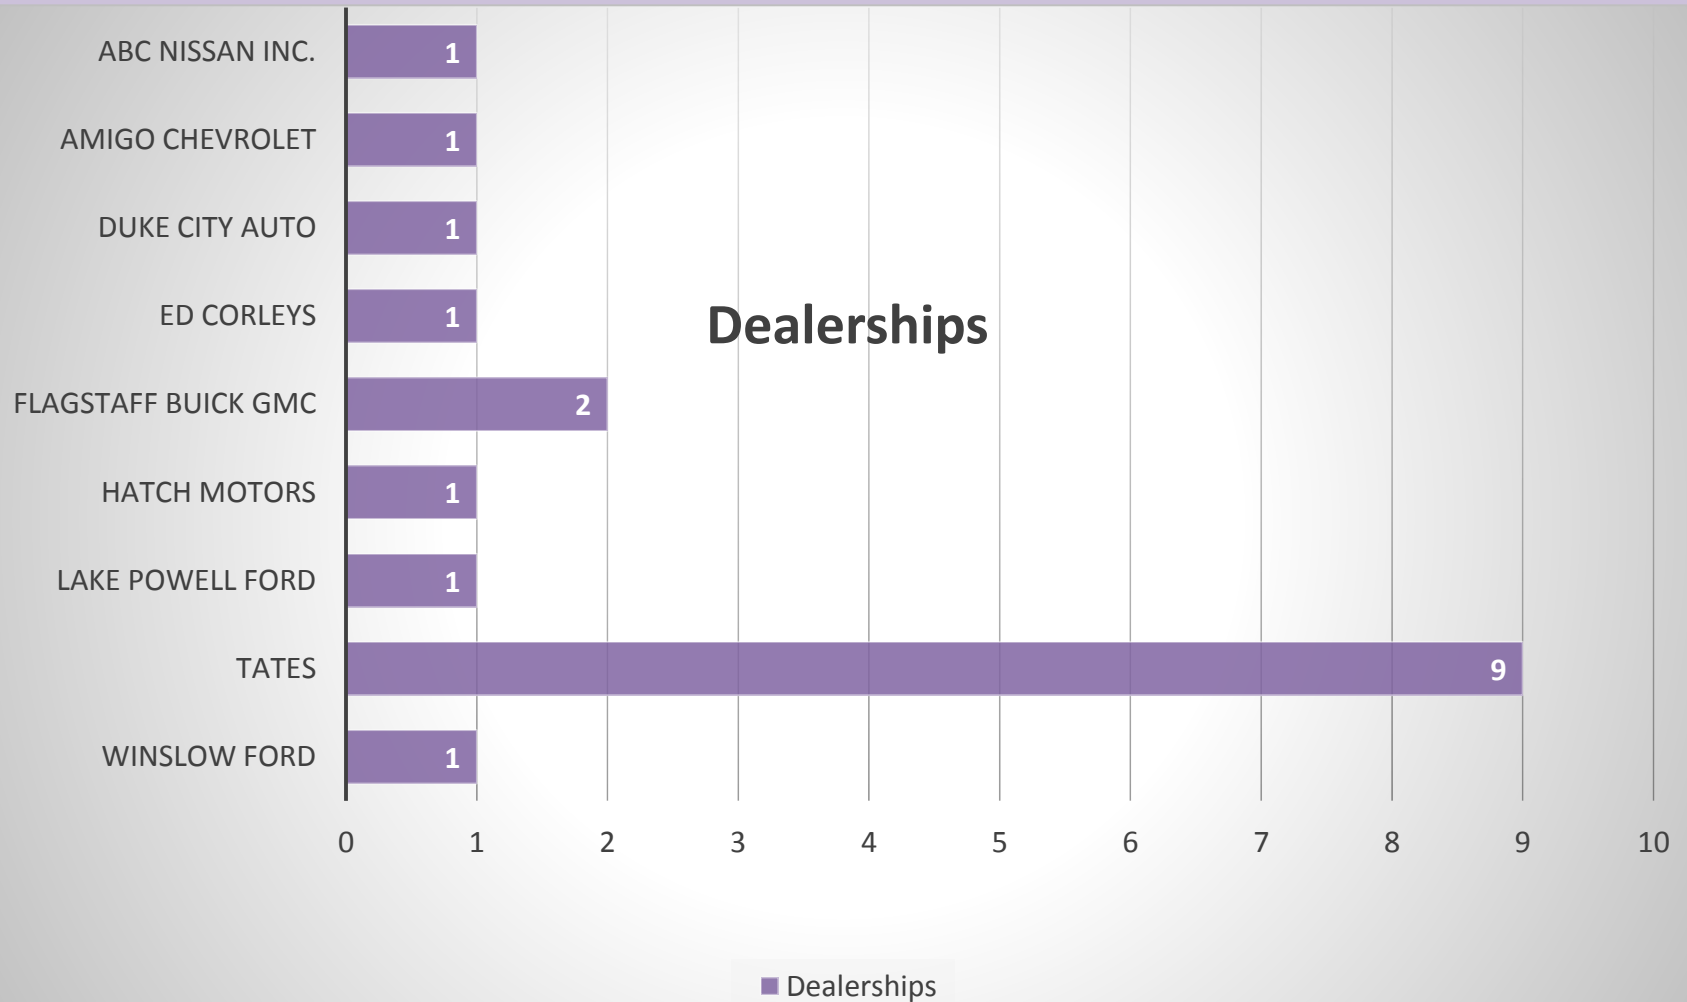

48 Total Active Cases

Gender

By State

Complaint Origin by City

Active Cases by Category

Other includes: Housing, Bank-Fraud, Property, Water Contaminate, Hearing-aid, Homeless Beating, Auto Repair (DeArmond), & Consumer- Wal-Mart

Predatory Car Sales

Dealerships

Predatory Car Dealership Locations