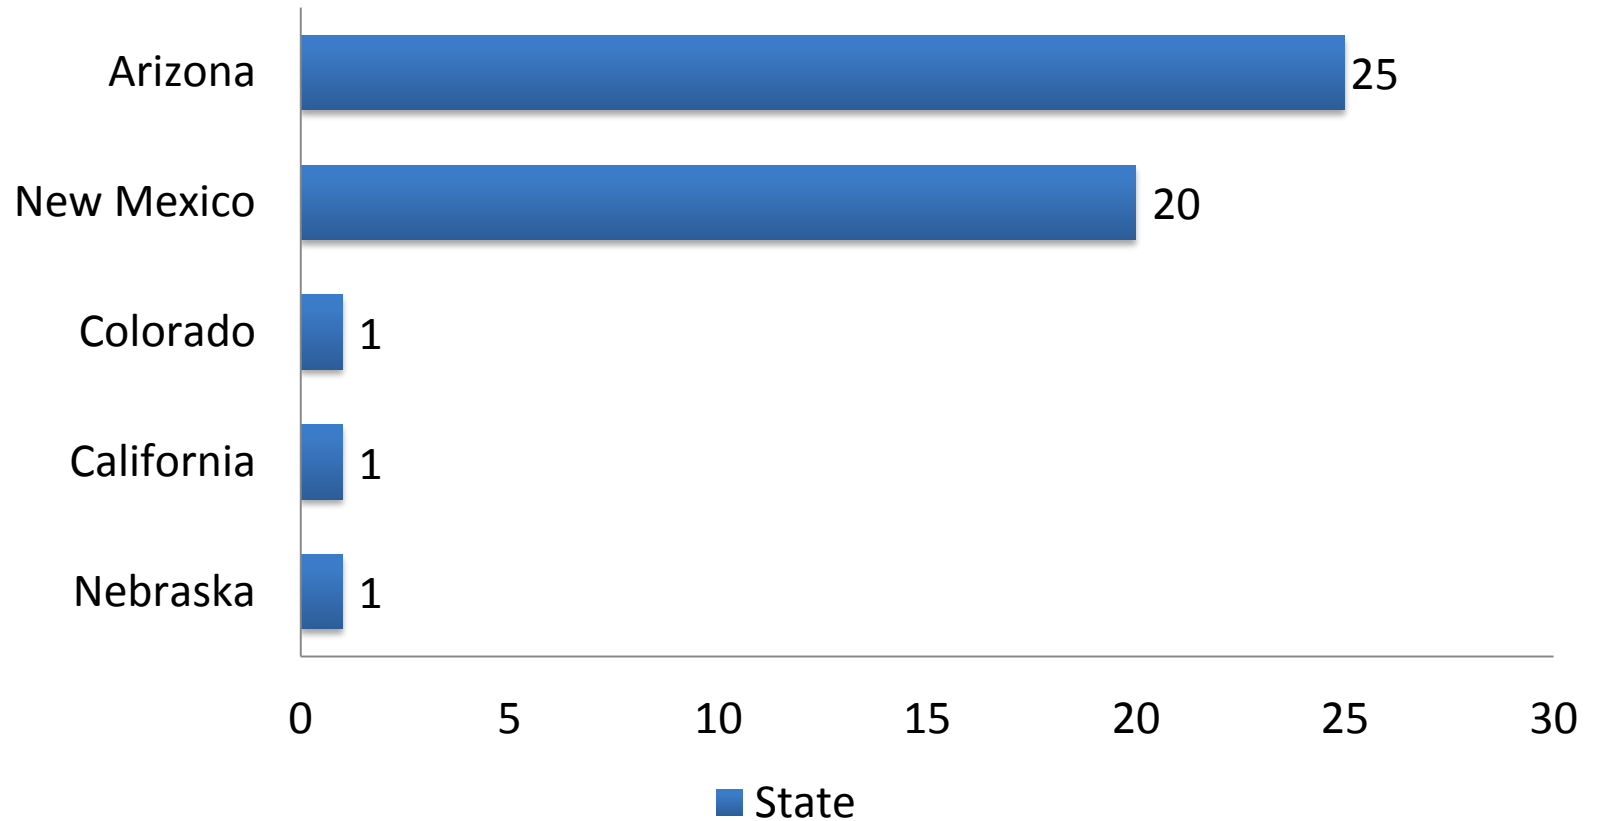

48 Total Active Cases

Gender

By State

Complaint Origin by City

Active Cases by Category

Other includes: Housing, Bank-Fraud, Property, Water Contaminate, Hearing-aid, Homeless Beating, Auto Repair (DeArmond), & Consumer- Wal-Mart

Predatory Car Sales

Dealerships

Predatory Car Dealership Locations